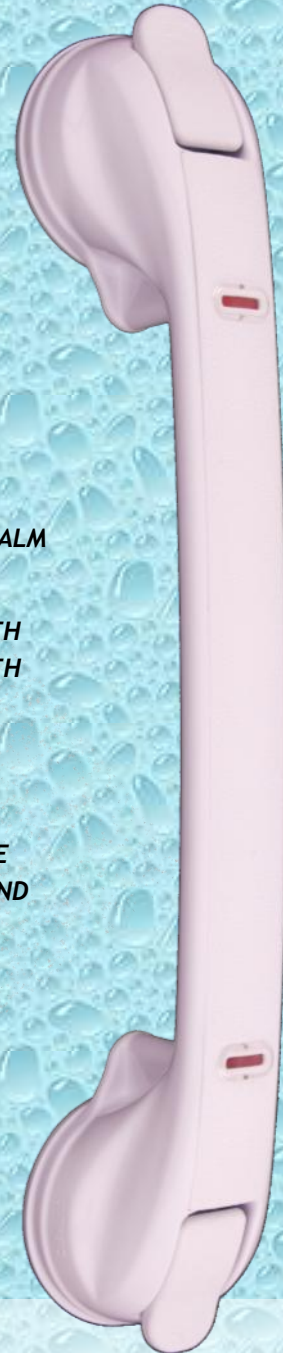

*Place the Suction
Hand Rail where it
provides the most
convenience and
comfort.*

*Designed for tile or
fiberglass bath
enclosures.*

Useful in every bath.

Simply:

- 1) Clean the wall
- 2) Press down the end
- 3) Flip the lever

Safe

Quick

Easy

- Toilet**
- Shower**
- Bath**
- Travel**

**Bath
Assist
Grab
Bar**

All Ages

SAFETY INDICATOR

SET ANGLE

**INSTALL AT ANY ANGLE
AVOID GROUT LINES**

**PEBBLE FINISH UNDER PALM
SOFT PAD FINGER GRIP**

**19.4" OVERALL LENGTH
AND 10.5" GRIP LENGTH**

**QUICKLY POSITION FOR
COMFORT AND SAFETY**

SIMPLY:

- 1) CLEAN THE SURFACE
- 2) PRESS DOWN THE END
- 3) FLIP THE LEVER

QUICK BAR 500

PATENTED SAFETY INDICATOR
**PRESS DOWN EACH END—WHEN WINDOW SHOWS
GREEN THE RAIL IS OK TO USE**

**INSTALL ANYWHERE
BATH, SHOWER, TOILET**

**RAISED BUMP PATTERN
FOR FINER HOLD**

**16" OVERALL LENGTH
AND 6" GRIP LENGTH**